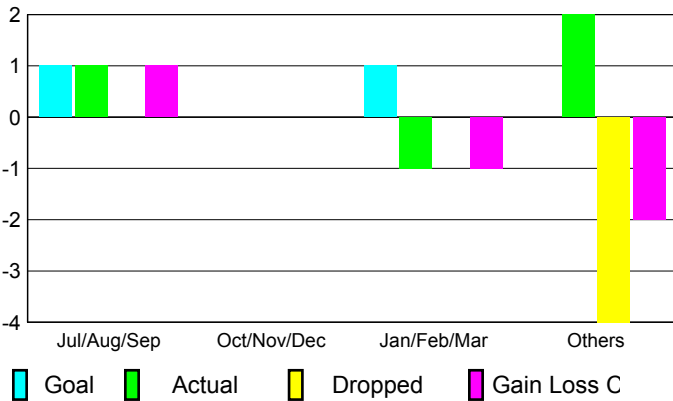

Club Results 2008-2009

Goal, New, Dropped, Gain/Loss

Comparison of Club Gain/Loss

Current Year Compared to the Previous Year

YTD Status Quo Clubs 2008-2009

Status Quo Clubs Compared to Status Quo Members

MEMBERSHIP