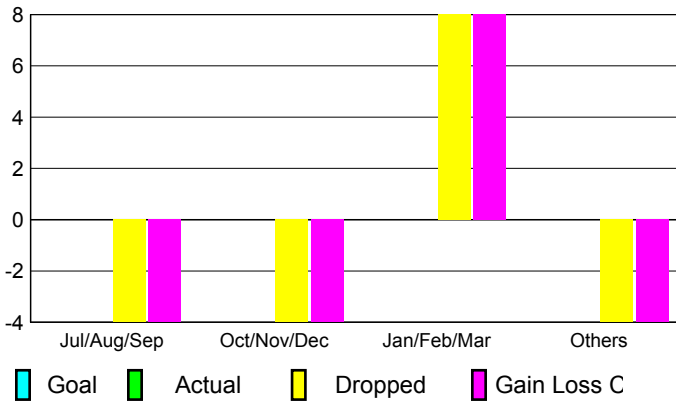

2008-2009 GMT Quarterly Report for District (or Undistricted) **District 416**

GMT: **SALIM J MOUSSAN**

Location: **MOROCCO**

GMT CA: **6**

CLUBS

Club Results 2008-2009

Clubs 2007-2008

Month	New Club Goal	Actual New Clubs	Actual Dropped Clubs	Gain/Loss of Clubs	Gain/Loss of Clubs
Jul/Aug/Sep	0	0	-4	-4	0
Oct/Nov/Dec	0	0	-4	-4	0
Jan/Feb/Mar	0	0	8	8	0
Apr/May/June	0	0	-4	-4	3
Totals	0	0	-4	-4	3

Club Results 2008-2009

Goal, New, Dropped, Gain/Loss

Comparison of Club Gain/Loss

Current Year Compared to the Previous Year