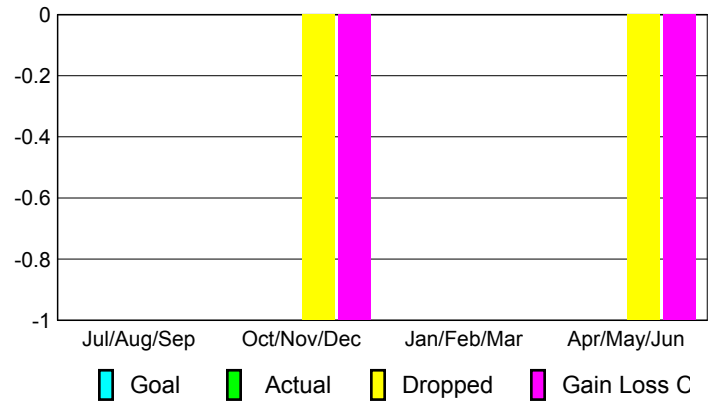

Membership Results 2008-2009

Goal, New, Dropped, Gain/Loss

Comparison of Membership Gain/Loss

Current Year Compared to the Previous Year