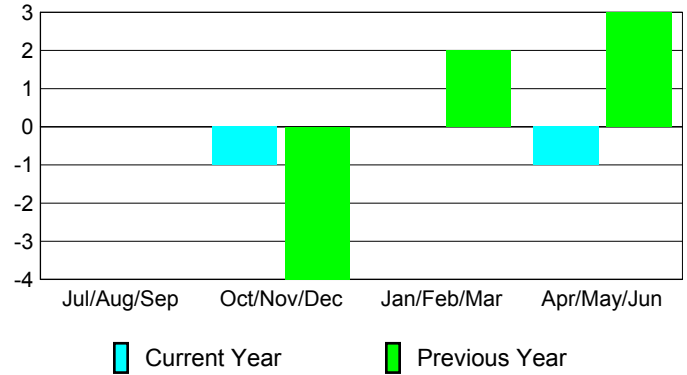

Membership Results 2008-2009

Membership 2007-2008

Month	Net Memb Goal	Actual New Memb	Actual Dropped Memb	Gain/Loss of Memb	Gain/Loss of Memb
Jul/Aug/Sep	0	0	0	0	0
Oct/Nov/Dec	0	0	-1	-1	-4
Jan/Feb/Mar	0	0	0	0	2
Apr/May/Jun	0	0	-1	-1	3
Totals	0	0	-2	-2	1

Membership Results 2008-2009

Goal, New, Dropped, Gain/Loss

Comparison of Membership Gain/Loss

Current Year Compared to the Previous Year

Gender Comparison 2008-2009

Jul/Aug/Sep

Oct/Nov/Dec

Jan/Feb/Mar