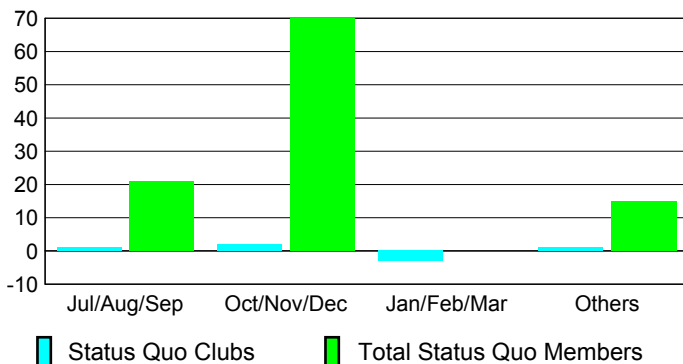

Club Results 2008-2009

Clubs 2007-2008

Month	New Club Goal	Actual New Clubs	Actual Dropped Clubs	Gain/Loss of Clubs	Gain/Loss of Clubs
Jul/Aug/Sep	1	0	0	0	0
Oct/Nov/Dec	2	1	0	1	1
Jan/Feb/Mar	2	-1	0	-1	1
Apr/May/Jun	1	6	-2	4	5
Totals	6	6	-2	4	7

Club Results 2008-2009

Goal, New, Dropped, Gain/Loss

Comparison of Club Gain/Loss

Current Year Compared to the Previous Year

YTD Status Quo Clubs 2008-2009

Status Quo Clubs Compared to Status Quo Members

MEMBERSHIP

Membership Results 2008-2009

Membership 2007-2008

Month	Net Memb Goal	Actual New Memb	Actual Dropped Memb	Gain/Loss of Memb	Gain/Loss of Memb
Jul/Aug/Sep	20	32	-7	25	-2
Oct/Nov/Dec	40	79	-30	49	13
Jan/Feb/Mar	50	83	-37	46	53
Apr/May/Jun	30	177	-40	137	115
Totals	140	371	-114	257	179