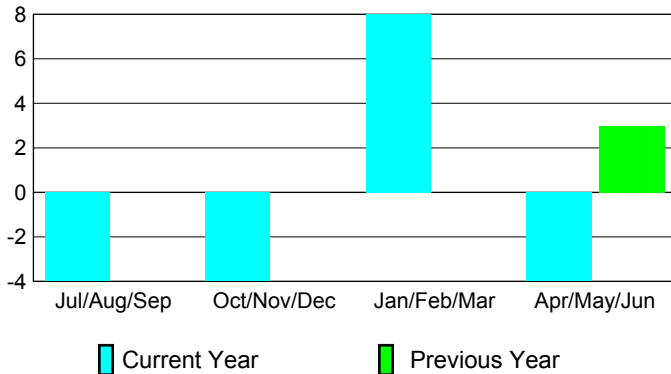

2008-2009 GMT Quarterly Report for District (or Undistricted) **District 416**

GMT: **SALIM J MOUSSAN**

Location: **MOROCCO**

GMT CA: **6**

CLUBS

Club Results 2008-2009

Clubs 2007-2008

Month	New Club Goal	Actual New Clubs	Actual Dropped Clubs	Gain/Loss of Clubs	Gain/Loss of Clubs
Jul/Aug/Sep	0	0	-4	-4	0
Oct/Nov/Dec	0	0	-4	-4	0
Jan/Feb/Mar	0	0	8	8	0
Apr/May/June	0	0	-4	-4	3
Totals	0	0	-4	-4	3

Club Results 2008-2009

Goal, New, Dropped, Gain/Loss

Comparison of Club Gain/Loss

Current Year Compared to the Previous Year

YTD Status Quo Clubs 2008-2009

Status Quo Clubs Compared to Status Quo Members

MEMBERSHIP

Membership Results 2008-2009

Membership 2007-2008

Month	Net Memb Goal	Actual New Memb	Actual Dropped Memb	Gain/Loss of Memb	Gain/Loss of Memb
Jul/Aug/Sep	0	10	-84	-74	0
Oct/Nov/Dec	0	23	-134	-111	-10
Jan/Feb/Mar	0	138	-13	125	13
Apr/May/June	0	36	-63	-27	42
Totals	0	207	-294	-87	45

Membership Results 2008-2009

Goal, New, Dropped, Gain/Loss

Comparison of Membership Gain/Loss

Current Year Compared to the Previous Year

Gender Comparison 2008-2009

Jul/Aug/Sep

Oct/Nov/Dec

Jan/Feb/Mar

Apr/May/June

Male

Female