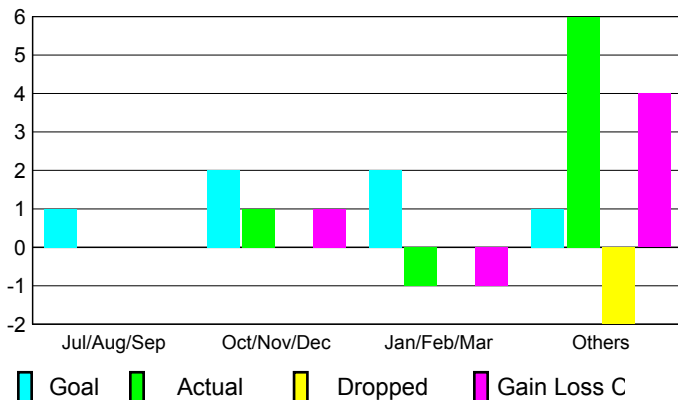

2008-2009 GMT Quarterly Report for District (or Undistricted) **District 352**

GMT: **SALIM J MOUSSAN**

Location: **ARAB REP OF EGYPT**

GMT CA: **6**

CLUBS

Club Results 2008-2009

Clubs 2007-2008

Month	New Club Goal	Actual New Clubs	Actual Dropped Clubs	Gain/Loss of Clubs	Gain/Loss of Clubs
Jul/Aug/Sep	1	0	0	0	0
Oct/Nov/Dec	2	1	0	1	1
Jan/Feb/Mar	2	-1	0	-1	1
Apr/May/Jun	1	6	-2	4	5
Totals	6	6	-2	4	7

Club Results 2008-2009

Goal, New, Dropped, Gain/Loss

Comparison of Club Gain/Loss

Current Year Compared to the Previous Year