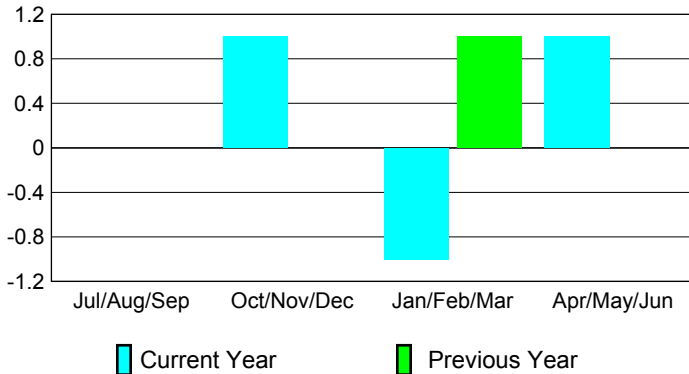

2008-2009 GMT Quarterly Report for District (or Undistricted) **District 415**

GMT: **SALIM J MOUSSAN**

Location: **ALGERIA**

GMT CA: **6**

CLUBS

Club Results 2008-2009

Clubs 2007-2008

Month	New Club Goal	Actual New Clubs	Actual Dropped Clubs	Gain/Loss of Clubs	Gain/Loss of Clubs
Jul/Aug/Sep	1	0	0	0	0
Oct/Nov/Dec	1	1	0	1	0
Jan/Feb/Mar	1	-1	0	-1	1
Apr/May/June	0	5	-4	1	0
Totals	3	5	-4	1	1

Club Results 2008-2009

Goal, New, Dropped, Gain/Loss

Comparison of Club Gain/Loss

Current Year Compared to the Previous Year

YTD Status Quo Clubs 2008-2009

Status Quo Clubs Compared to Status Quo Members

MEMBERSHIP

Membership Results 2008-2009

Membership 2007-2008

Month	Net Memb Goal	Actual New Memb	Actual Dropped Memb	Gain/Loss of Memb	Gain/Loss of Memb
Jul/Aug/Sep	20	19	-10	9	-3
Oct/Nov/Dec	30	23	-6	17	-11
Jan/Feb/Mar	30	62	-38	24	23
Apr/May/June	20	68	-87	-19	17
Totals	100	172	-141	31	26

Membership Results 2008-2009

Goal, New, Dropped, Gain/Loss

Comparison of Membership Gain/Loss

Current Year Compared to the Previous Year

Gender Comparison 2008-2009

Jul/Aug/Sep

Oct/Nov/Dec

Jan/Feb/Mar

Apr/May/June

Male

Female