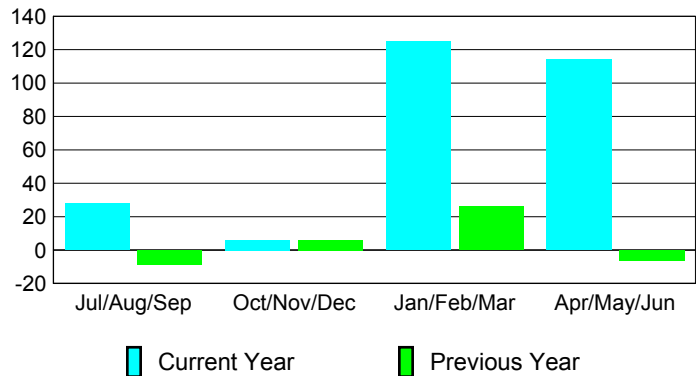

Gender Comparison 2008-2009

Jul/Aug/Sep

Oct/Nov/Dec

Jan/Feb/Mar

Apr/May/Jun

Male

Female