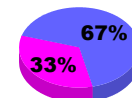

Membership Results 2008-2009

Membership 2007-2008

Month	Net Memb Goal	Actual New Memb	Actual Dropped Memb	Gain/Loss of Memb	Gain/Loss of Memb
Jul/Aug/Sep	20	76	-37	39	16
Oct/Nov/Dec	8	56	-31	25	-44
Jan/Feb/Mar	20	57	-86	-29	19
Apr/May/June	10	72	-95	-23	39
Totals	58	261	-249	12	30

Membership Results 2008-2009

Goal, New, Dropped, Gain/Loss

Comparison of Membership Gain/Loss

Current Year Compared to the Previous Year

Gender Comparison 2008-2009

Jul/Aug/Sep

Oct/Nov/Dec

Jan/Feb/Mar