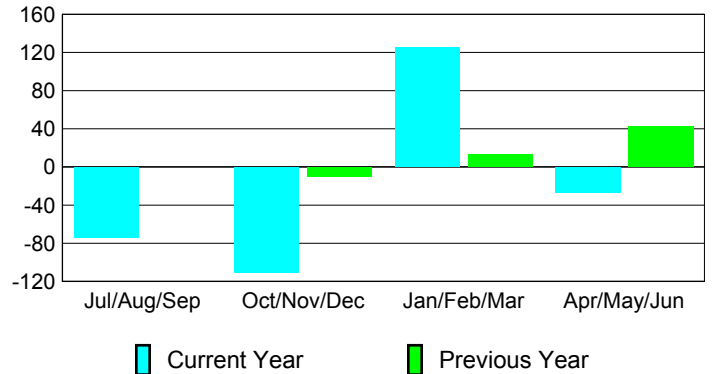

Gender Comparison 2008-2009

Jul/Aug/Sep

Oct/Nov/Dec

Jan/Feb/Mar

Apr/May/June

Male

Female