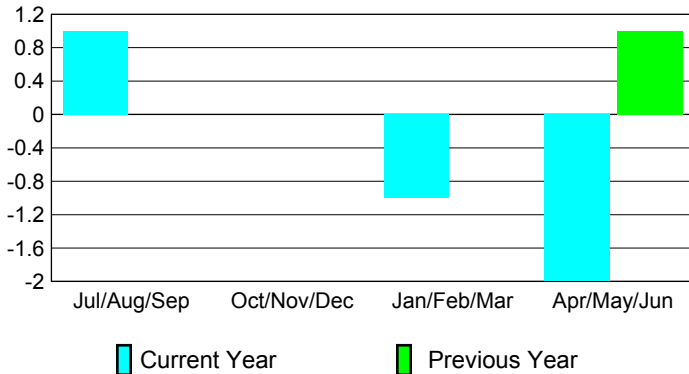

Club Results 2008-2009

Goal, New, Dropped, Gain/Loss

Comparison of Club Gain/Loss

Current Year Compared to the Previous Year

YTD Status Quo Clubs 2008-2009

Status Quo Clubs Compared to Status Quo Members

MEMBERSHIP