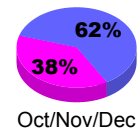

Membership Results 2008-2009

Membership 2007-2008

Month	Net Memb Goal	Actual New Memb	Actual Dropped Memb	Gain/Loss of Memb	Gain/Loss of Memb
Jul/Aug/Sep	0	10	-84	-74	0
Oct/Nov/Dec	0	23	-134	-111	-10
Jan/Feb/Mar	0	138	-13	125	13
Apr/May/June	0	36	-63	-27	42
Totals	0	207	-294	-87	45

Membership Results 2008-2009

Goal, New, Dropped, Gain/Loss

Comparison of Membership Gain/Loss

Current Year Compared to the Previous Year

Gender Comparison 2008-2009

Jul/Aug/Sep

Oct/Nov/Dec

Jan/Feb/Mar