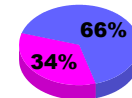

Membership Results 2008-2009

Membership 2007-2008

Month	Net Memb Goal	Actual New Memb	Actual Dropped Memb	Gain/Loss of Memb	Gain/Loss of Memb
Jul/Aug/Sep	20	76	-37	39	16
Oct/Nov/Dec	8	56	-31	25	-44
Jan/Feb/Mar	20	57	-86	-29	19
Apr/May/June	10	72	-95	-23	39
Totals	58	261	-249	12	30

Membership Results 2008-2009

Goal, New, Dropped, Gain/Loss

Comparison of Membership Gain/Loss

Current Year Compared to the Previous Year

Gender Comparison 2008-2009

Jul/Aug/Sep

Oct/Nov/Dec

Jan/Feb/Mar