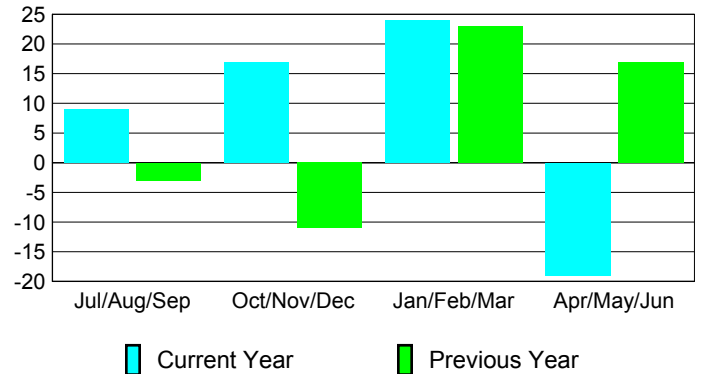

Membership Results 2008-2009

Membership 2007-2008

Month	Net Memb Goal	Actual New Memb	Actual Dropped Memb	Gain/Loss of Memb	Gain/Loss of Memb
Jul/Aug/Sep	20	19	-10	9	-3
Oct/Nov/Dec	30	23	-6	17	-11
Jan/Feb/Mar	30	62	-38	24	23
Apr/May/June	20	68	-87	-19	17
Totals	100	172	-141	31	26

Membership Results 2008-2009

Goal, New, Dropped, Gain/Loss

Comparison of Membership Gain/Loss

Current Year Compared to the Previous Year

Gender Comparison 2008-2009

Jul/Aug/Sep

Oct/Nov/Dec

Jan/Feb/Mar