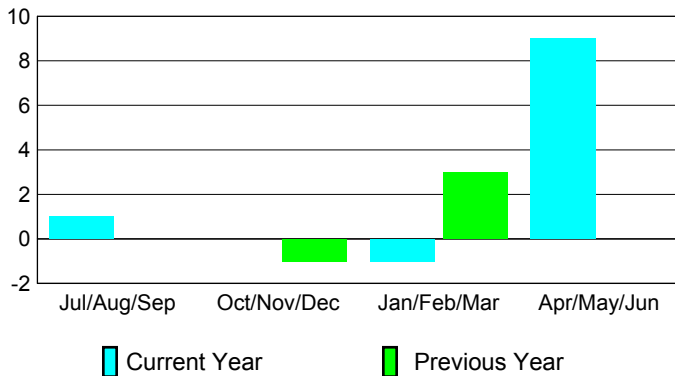

2008-2009 GMT Quarterly Report for District (or Undistricted) **District 414**

GMT: **SALIM J MOUSSAN**

Location: **TUNISIA**

GMT CA: **6**

CLUBS

Club Results 2008-2009

Clubs 2007-2008

Month	New Club Goal	Actual New Clubs	Actual Dropped Clubs	Gain/Loss of Clubs	Gain/Loss of Clubs
Jul/Aug/Sep	0	1	0	1	0
Oct/Nov/Dec	1	0	0	0	-1
Jan/Feb/Mar	1	-1	0	-1	3
Apr/May/Jun	1	9	0	9	0
Totals	3	9	0	9	2

Club Results 2008-2009

Goal, New, Dropped, Gain/Loss

Comparison of Club Gain/Loss

Current Year Compared to the Previous Year

YTD Status Quo Clubs 2008-2009

Status Quo Clubs Compared to Status Quo Members

MEMBERSHIP

Membership Results 2008-2009

Membership 2007-2008

Month	Net Memb Goal	Actual New Memb	Actual Dropped Memb	Gain/Loss of Memb	Gain/Loss of Memb
Jul/Aug/Sep	0	45	-17	28	-9
Oct/Nov/Dec	20	32	-26	6	6
Jan/Feb/Mar	20	134	-9	125	26
Apr/May/Jun	20	153	-39	114	-6
Totals	60	364	-91	273	17

Membership Results 2008-2009

Goal, New, Dropped, Gain/Loss

Comparison of Membership Gain/Loss

Current Year Compared to the Previous Year

Gender Comparison 2008-2009

Jul/Aug/Sep

Oct/Nov/Dec

Jan/Feb/Mar

Apr/May/Jun

Male

Female