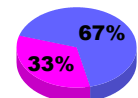

Membership Results 2008-2009

Membership 2007-2008

Month	Net Memb Goal	Actual New Memb	Actual Dropped Memb	Gain/Loss of Memb	Gain/Loss of Memb
Jul/Aug/Sep	20	76	-37	39	16
Oct/Nov/Dec	8	56	-31	25	-44
Jan/Feb/Mar	20	57	-86	-29	19
Apr/May/June	10	72	-95	-23	39
Totals	58	261	-249	12	30

Membership Results 2008-2009

Goal, New, Dropped, Gain/Loss

Comparison of Membership Gain/Loss

Current Year Compared to the Previous Year

Gender Comparison 2008-2009

Jul/Aug/Sep

Oct/Nov/Dec

Jan/Feb/Mar