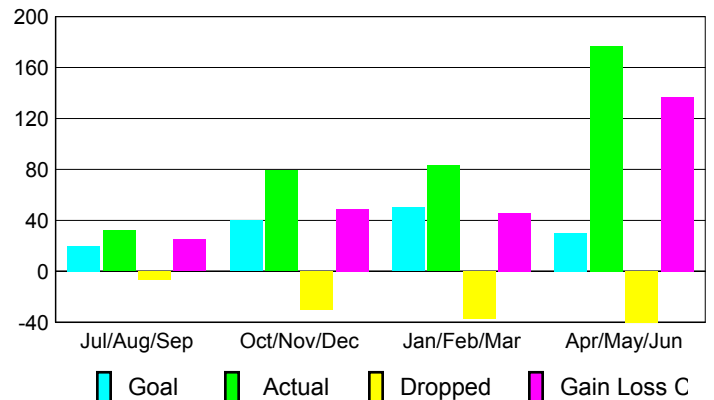

Membership Results 2008-2009

Goal, New, Dropped, Gain/Loss

Comparison of Membership Gain/Loss

Current Year Compared to the Previous Year