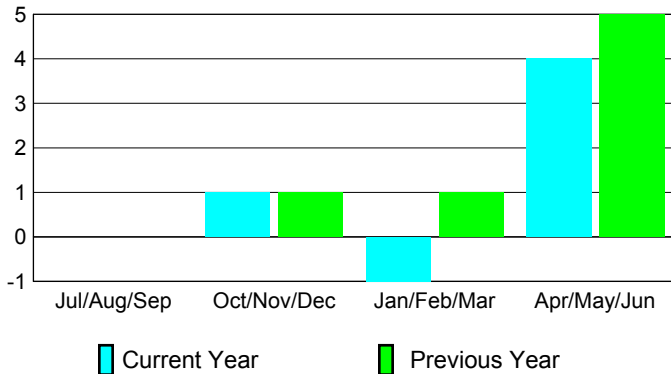

2008-2009 GMT Quarterly Report for District (or Undistricted) **District 352**

GMT: **SALIM J MOUSSAN**

Location: **ARAB REP OF EGYPT**

GMT CA: **6**

CLUBS

Club Results 2008-2009

Clubs 2007-2008

Month	New Club Goal	Actual New Clubs	Actual Dropped Clubs	Gain/Loss of Clubs	Gain/Loss of Clubs
Jul/Aug/Sep	1	0	0	0	0
Oct/Nov/Dec	2	1	0	1	1
Jan/Feb/Mar	2	-1	0	-1	1
Apr/May/Jun	1	6	-2	4	5
Totals	6	6	-2	4	7

Club Results 2008-2009

Goal, New, Dropped, Gain/Loss

Comparison of Club Gain/Loss

Current Year Compared to the Previous Year

YTD Status Quo Clubs 2008-2009

Status Quo Clubs Compared to Status Quo Members

MEMBERSHIP

Membership Results 2008-2009

Membership 2007-2008

Month	Net Memb Goal	Actual New Memb	Actual Dropped Memb	Gain/Loss of Memb	Gain/Loss of Memb
Jul/Aug/Sep	20	32	-7	25	-2
Oct/Nov/Dec	40	79	-30	49	13
Jan/Feb/Mar	50	83	-37	46	53
Apr/May/Jun	30	177	-40	137	115
Totals	140	371	-114	257	179

Membership Results 2008-2009

Goal, New, Dropped, Gain/Loss

Comparison of Membership Gain/Loss

Current Year Compared to the Previous Year

Gender Comparison 2008-2009

Jul/Aug/Sep

Oct/Nov/Dec

Jan/Feb/Mar

Apr/May/Jun

Male

Female