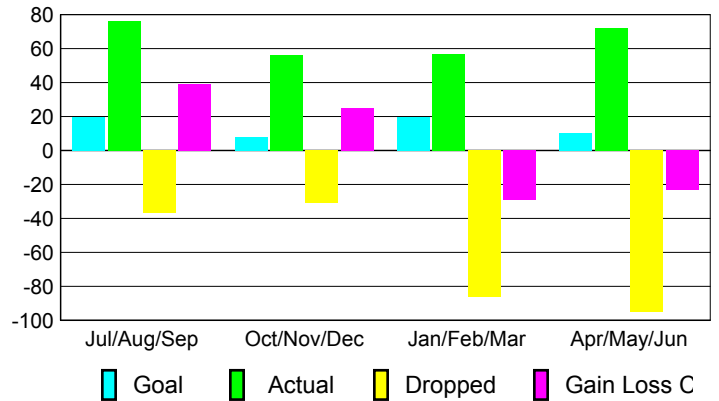

Membership Results 2008-2009

Goal, New, Dropped, Gain/Loss

Comparison of Membership Gain/Loss

Current Year Compared to the Previous Year