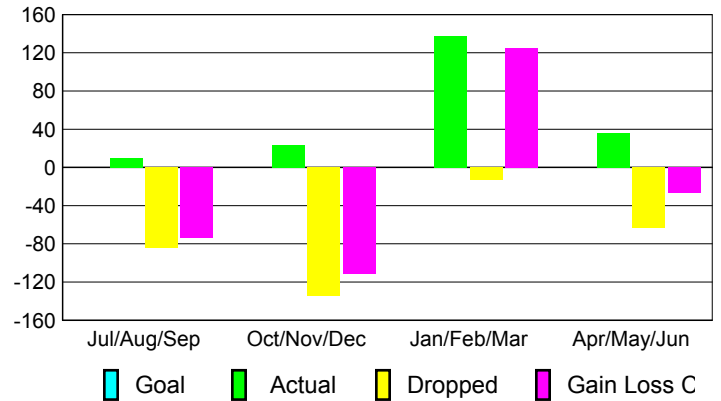

Membership Results 2008-2009

Goal, New, Dropped, Gain/Loss

Comparison of Membership Gain/Loss

Current Year Compared to the Previous Year