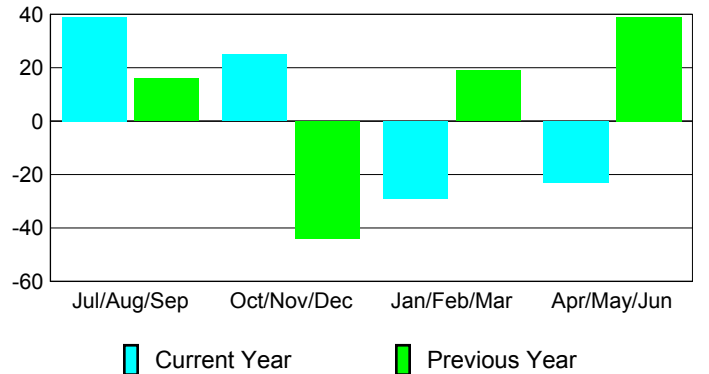

Membership Results 2008-2009

Membership 2007-2008

Month	Net Memb Goal	Actual New Memb	Actual Dropped Memb	Gain/Loss of Memb	Gain/Loss of Memb
Jul/Aug/Sep	20	76	-37	39	16
Oct/Nov/Dec	8	56	-31	25	-44
Jan/Feb/Mar	20	57	-86	-29	19
Apr/May/June	10	72	-95	-23	39
Totals	58	261	-249	12	30

Membership Results 2008-2009

Goal, New, Dropped, Gain/Loss

Comparison of Membership Gain/Loss

Current Year Compared to the Previous Year

Gender Comparison 2008-2009

Jul/Aug/Sep

Oct/Nov/Dec

Jan/Feb/Mar