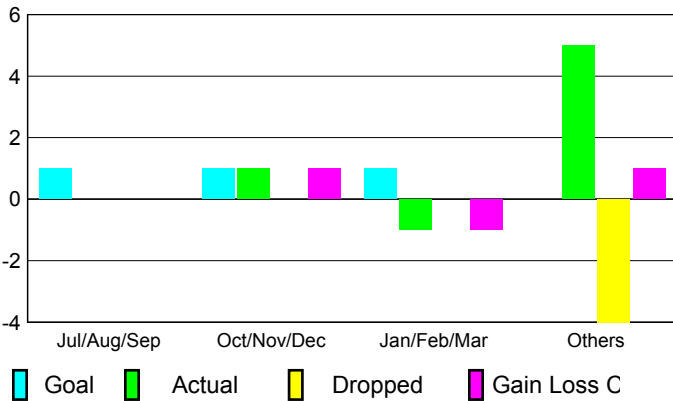

2008-2009 GMT Quarterly Report for District (or Undistricted) **District 415**

GMT: **SALIM J MOUSSAN**

Location: **ALGERIA**

GMT CA: **6**

CLUBS

Club Results 2008-2009

Clubs 2007-2008

Month	New Club Goal	Actual New Clubs	Actual Dropped Clubs	Gain/Loss of Clubs	Gain/Loss of Clubs
Jul/Aug/Sep	1	0	0	0	0
Oct/Nov/Dec	1	1	0	1	0
Jan/Feb/Mar	1	-1	0	-1	1
Apr/May/June	0	5	-4	1	0
Totals	3	5	-4	1	1

Club Results 2008-2009

Goal, New, Dropped, Gain/Loss

Comparison of Club Gain/Loss

Current Year Compared to the Previous Year