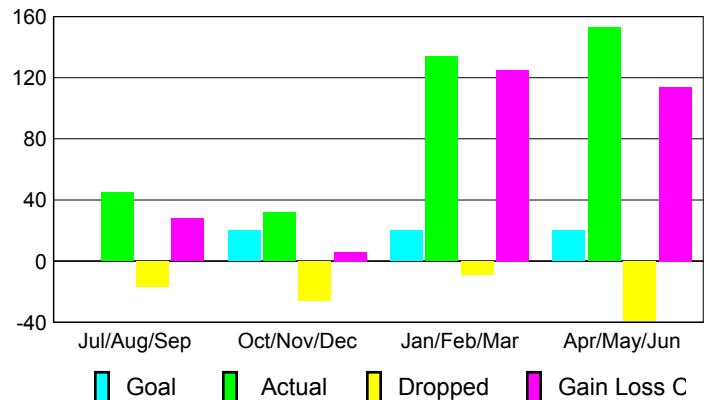

Membership Results 2008-2009

Goal, New, Dropped, Gain/Loss

Comparison of Membership Gain/Loss

Current Year Compared to the Previous Year