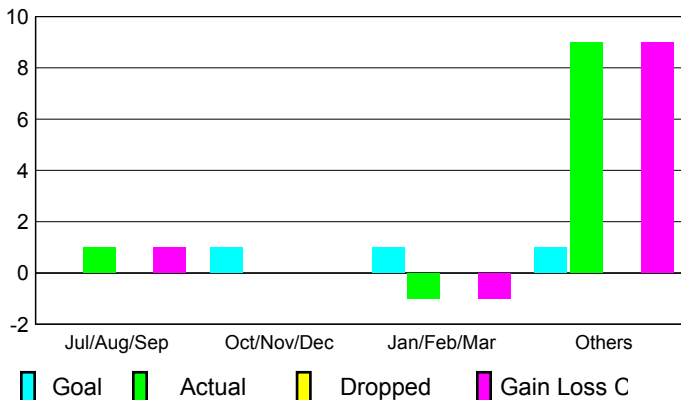

2008-2009 GMT Quarterly Report for District (or Undistricted) **District 414**

GMT: **SALIM J MOUSSAN**

Location: **TUNISIA**

GMT CA: **6**

CLUBS

Club Results 2008-2009

Clubs 2007-2008

Month	New Club Goal	Actual New Clubs	Actual Dropped Clubs	Gain/Loss of Clubs	Gain/Loss of Clubs
Jul/Aug/Sep	0	1	0	1	0
Oct/Nov/Dec	1	0	0	0	-1
Jan/Feb/Mar	1	-1	0	-1	3
Apr/May/Jun	1	9	0	9	0
Totals	3	9	0	9	2

Club Results 2008-2009

Goal, New, Dropped, Gain/Loss

Comparison of Club Gain/Loss

Current Year Compared to the Previous Year