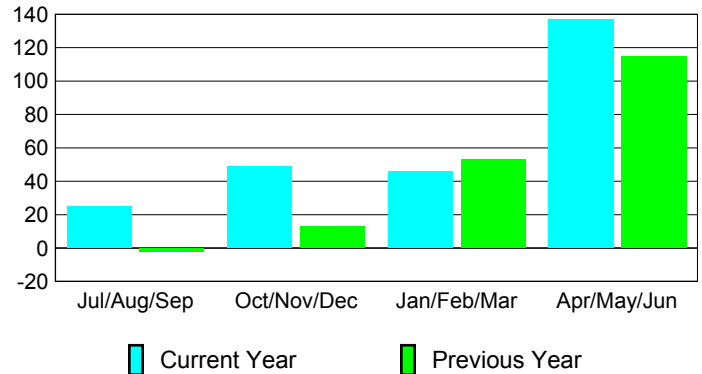

Membership Results 2008-2009

Membership 2007-2008

Month	Net Memb Goal	Actual New Memb	Actual Dropped Memb	Gain/Loss of Memb	Gain/Loss of Memb
Jul/Aug/Sep	20	32	-7	25	-2
Oct/Nov/Dec	40	79	-30	49	13
Jan/Feb/Mar	50	83	-37	46	53
Apr/May/Jun	30	177	-40	137	115
Totals	140	371	-114	257	179

Membership Results 2008-2009

Goal, New, Dropped, Gain/Loss

Comparison of Membership Gain/Loss

Current Year Compared to the Previous Year

Gender Comparison 2008-2009

Jul/Aug/Sep

Oct/Nov/Dec

Jan/Feb/Mar