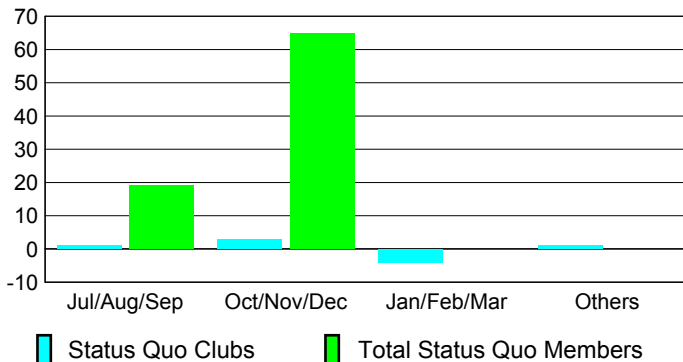

Club Results 2008-2009

Goal, New, Dropped, Gain/Loss

Comparison of Club Gain/Loss

Current Year Compared to the Previous Year

YTD Status Quo Clubs 2008-2009

Status Quo Clubs Compared to Status Quo Members

MEMBERSHIP

Membership Results 2008-2009

Membership 2007-2008

Month	Net Memb Goal	Actual New Memb	Actual Dropped Memb	Gain/Loss of Memb	Gain/Loss of Memb
Jul/Aug/Sep	20	76	-37	39	16
Oct/Nov/Dec	8	56	-31	25	-44
Jan/Feb/Mar	20	57	-86	-29	19
Apr/May/June	10	72	-95	-23	39
Totals	58	261	-249	12	30