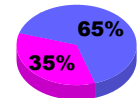

Membership Results 2008-2009

Membership 2007-2008

Month	Net Memb Goal	Actual New Memb	Actual Dropped Memb	Gain/Loss of Memb	Gain/Loss of Memb
Jul/Aug/Sep	20	76	-37	39	16
Oct/Nov/Dec	8	56	-31	25	-44
Jan/Feb/Mar	20	57	-86	-29	19
Apr/May/June	10	72	-95	-23	39
Totals	58	261	-249	12	30

Membership Results 2008-2009

Goal, New, Dropped, Gain/Loss

Comparison of Membership Gain/Loss

Current Year Compared to the Previous Year

Gender Comparison 2008-2009

Jul/Aug/Sep

Oct/Nov/Dec

Jan/Feb/Mar