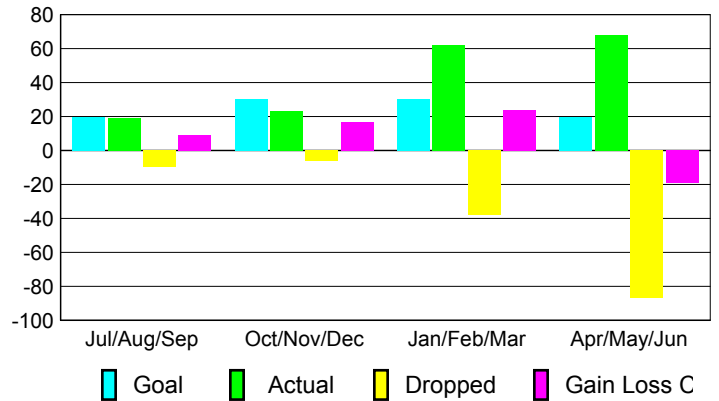

Membership Results 2008-2009

Goal, New, Dropped, Gain/Loss

Comparison of Membership Gain/Loss

Current Year Compared to the Previous Year